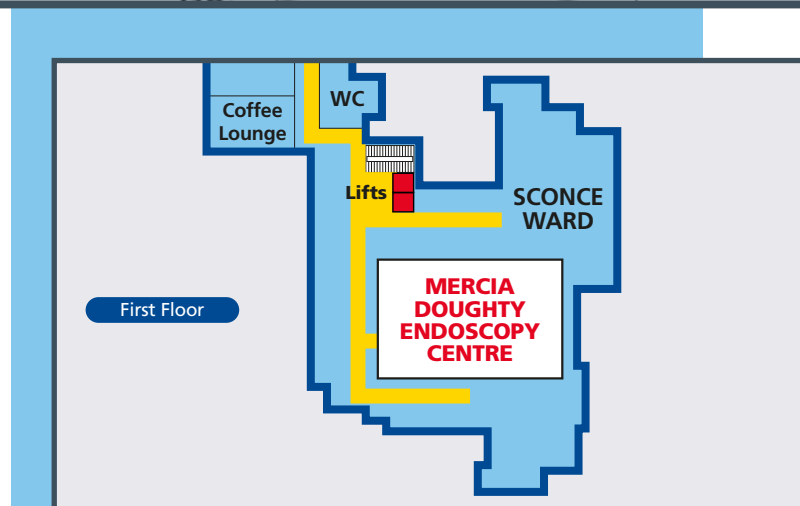

DIRECTIONS

HOW TO FIND US:

From the main entrance, walk past Outpatients reception then turn right and take the lift/stairs to the first floor, the Mercia Doughty Endoscopy Centre is located on the left.