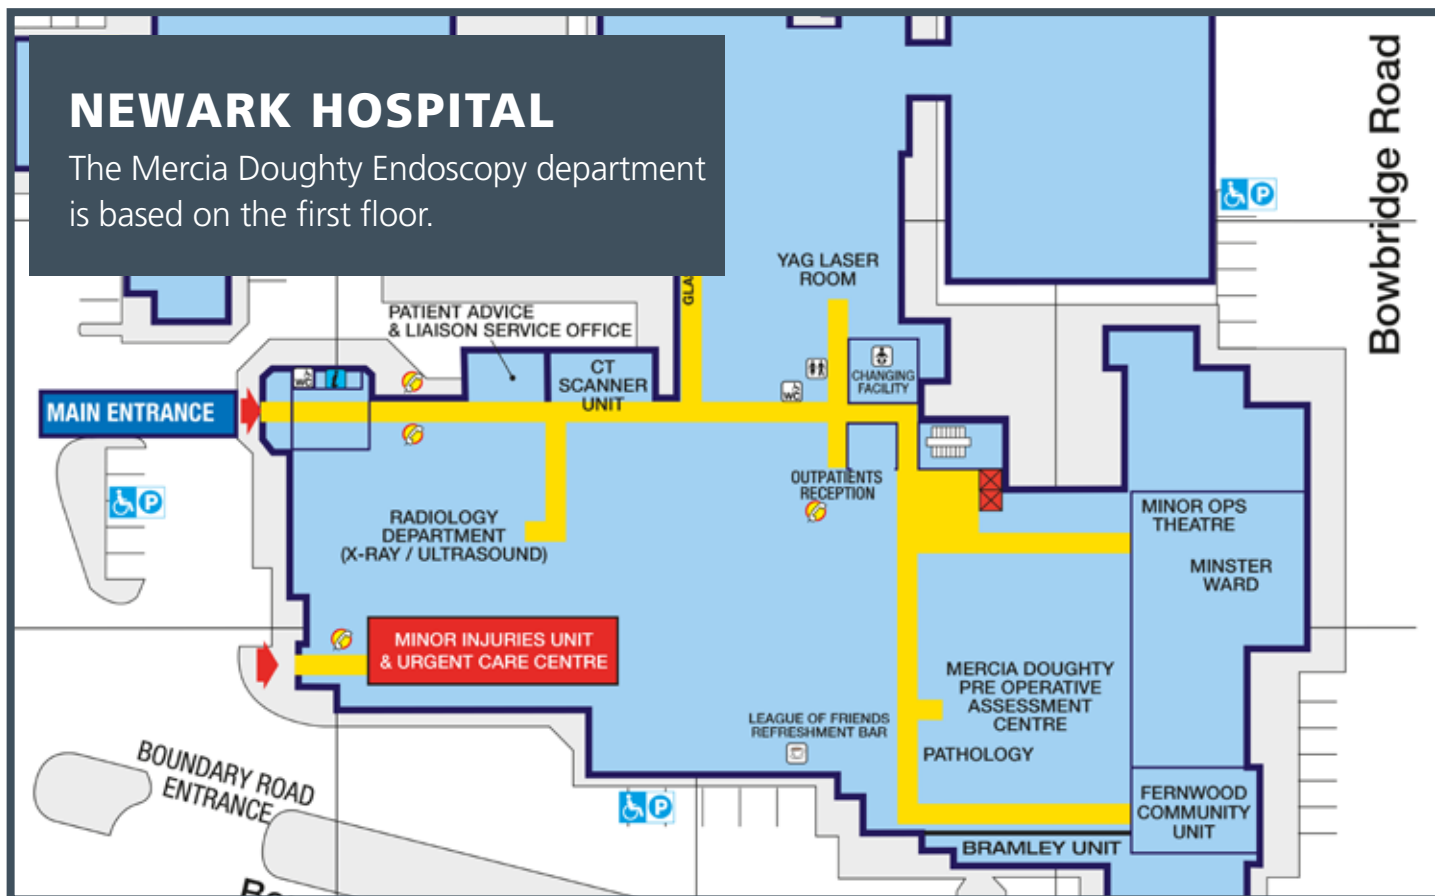

DIRECTIONS

HOW TO FIND US:

From the main entrance, walk past Outpatients reception then turn right and take the lift/stairs to the first floor, the Mercia Doughty Endoscopy Centre is located on the left.